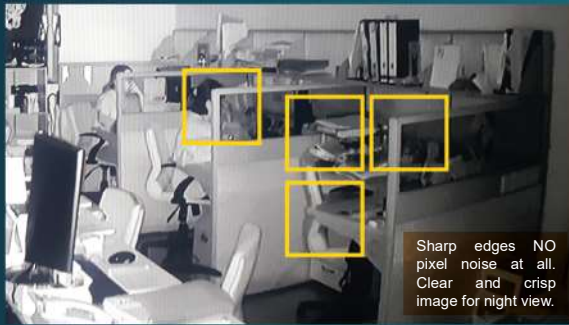

AHD CCTV CAMERA

1080P HD

Magtec Analog HD IR CCTV camera using latest CMOS imaging technology to produce crisp megapixel video. Advance CMOS IR Cut filtering technique allowed vivid colour up to 2.4 Megapixel HD resolutions during day view and minima noise during night view. Most crime happens at night and recorded video is useless if it is blurry. Magtec video DSP edge anti-aliasing algorithm effectively produce clear night view as useful evidence.

Magtec high resolution 2.4 megapixel camera