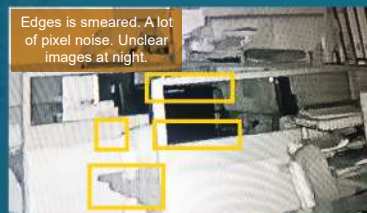

AHD CCTV CAMERA

AX237 / AX239
IR Dome Camera

AX337 / AX339
IR Bullet Camera

AX505
Varifocal IR Dome

AX605
Varifocal IR Bullet

1080P HD

Magtec Analog HD IR CCTV camera using latest CMOS imaging technology to produce crisp megapixel video. Advance CMOS IR Cut filtering technique allowed vivid colour up to 2.4 Megapixel HD resolutions during day view and minima noise during night view. Most crime happens at night and recorded video is useless if it is blurry. Magtec video DSP edge anti-aliasing algorithm effectively produce clear night view as useful evidence.

Magtec high resolution 2.4 megapixel camera

Magtec affordable 2.0 megapixel camera

Competitor Brand X

Competitor Brand Y

Competitor Brand Z

Specification

					COMING SOON	COMING SOON
Model	AX237	AX337	AX505	AX605	AX239	AX339
Sensor	Sony CMOS	Sony CMOS	Sony CMOS	Sony CMOS	CMOS	CMOS
Resolution	2.4 MP	2.4 MP	2.4 MP	2.4 MP	2.0 MP	2.0 MP
Number of LED	36	36	36	42	24	36
Night View	25m	25m	25m	30m	20m	25m
Lens Furnished	3.6mm	3.6mm	Varifocal lens 2.8mm - 12mm	Varifocal lens 2.8mm - 12mm	3.6mm	3.6mm
Environment	Indoor	Outdoor	Indoor	Outdoor	Indoor	Outdoor